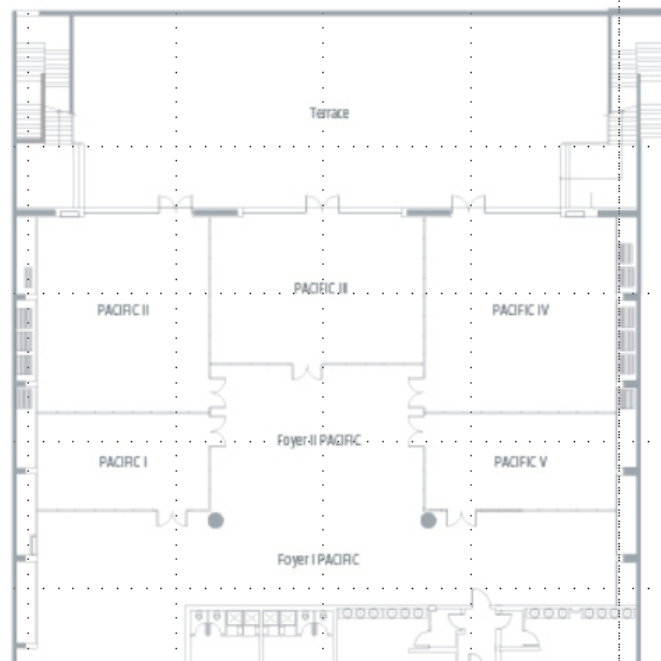

FLOOR PACIFIC . CONGRESS CENTRE

PACIFIC

Audio Visual Equipment Integrated in the Conference Rooms (against payment)
Built-in voice and audio sound system in all conference rooms

Microphones:

- 8 wireless handheld microphones
- 4 wireless headset microphones
- 4 wireless clip microphones

Screens:

- 9 built-in screens 4 m x 3 m
- 1 portable screen 4 m x 3 m

LCD Projectors:

- 10 LCD Projectors (4500 lumens)
- Flip charts
- Laser pointers
- Remote control for curtains

Support Infrastructures Services Available:

- WI-FI in public areas and meeting rooms
- Reception facilities for groups
- Direct access for coaches
- Digital signposting to guide delegates
- Exclusive area for secretarial services

Capacity

	Area	Dimensions	Height	Capacity					
				Theatre	Classroom	Cabaret	U Shape	Cocktail	Banquet
PACIFIC + Foyers I & II	819 m²	23,4 m x 35 m	4,2 m	693	537	288	96	780	480
PACIFIC I + II + III + IV + V + Foyer II Pacific	619,5 m²	17,74 m x 35 m	4,2 m	643	459	234	96	600	390
PACIFIC I	62 m²	5,8 m x 10,7 m	4,2 m	56	36	24	30	60	40
PACIFIC II	126 m²	11,75 m x 10,7 m	4,2 m	98	72	54	33	120	90
PACIFIC III	114,5 m²	8,85 m x 12,9 m	4,2 m	96	60	48	36	110	80
PACIFIC IV	132 m²	11,75 m x 11,25 m	4,2 m	98	72	54	33	125	90
PACIFIC V	66 m²	5,9 m x 11,25 m	4,2 m	56	36	25	30	65	40
Foyer I PACIFIC	199,5 m²	5,7 m x 35 m	4,2 m	-	-	-	-	190	-
Foyer II PACIFIC	114 m²	8,8 m x 12,95 m	4,2 m	-	-	-	-	110	-
Terrace PACIFIC	360 m²	-	4,2 m	-	-	-	-	345	-