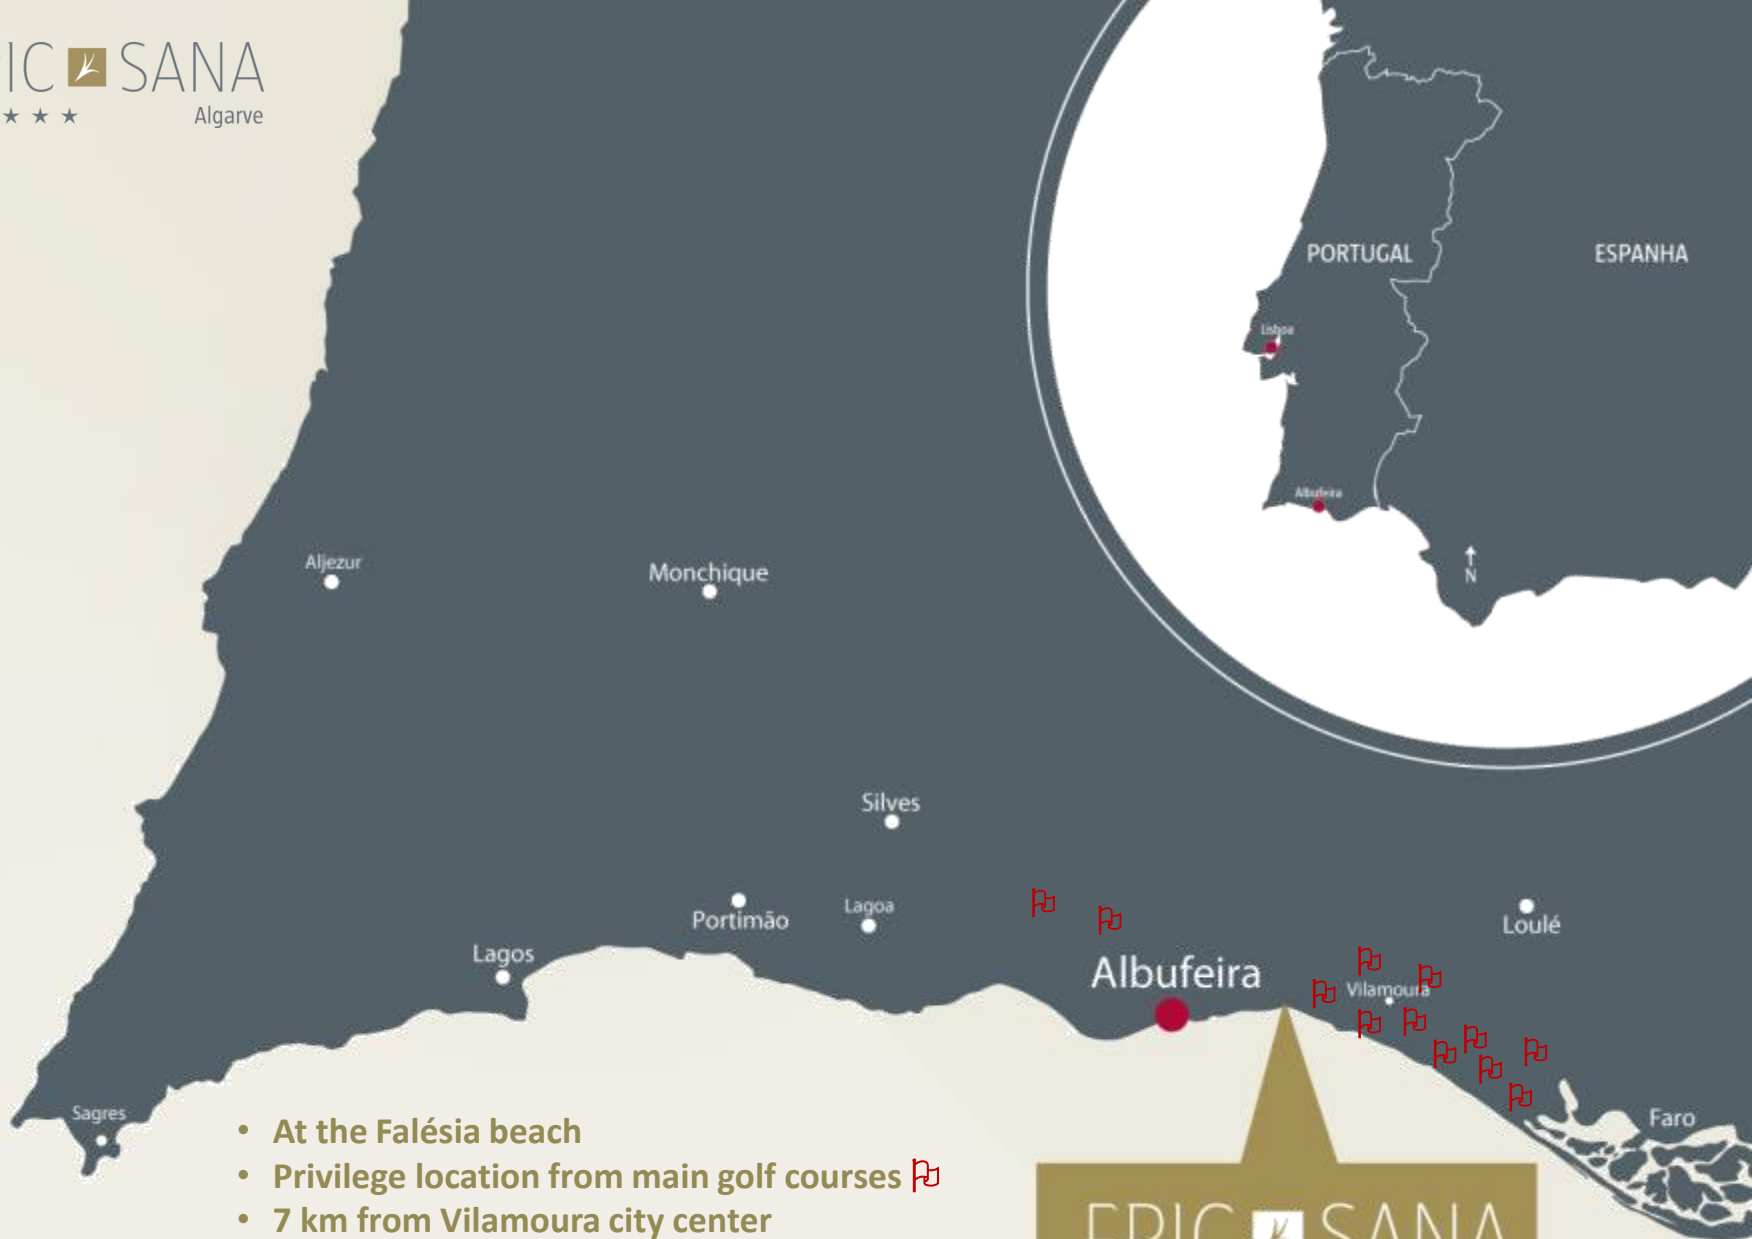

UNFORGETTABLE

MEETINGS AND EVENTS IN THE ALGARVE

- At the Falésia beach
- Privilege location from main golf courses 
- 7 km from Vilamoura city center
- 7 km from Albufeira city center
- 37 Km from Faro International Airport
- 250 Km from Lisbon International Airport
- 230 Km from Seville International Airport

Hotel Resort with differentiated and high standards of service: "Cool & Chic";

Location - overlooking Praia de Falésia beach, 30 minutes from Faro airport and 10 minutes from highway access;

Proximity to 6 golf courses (10 minutes) including Oceanico Victoria course, where "Portugal Masters" is played;