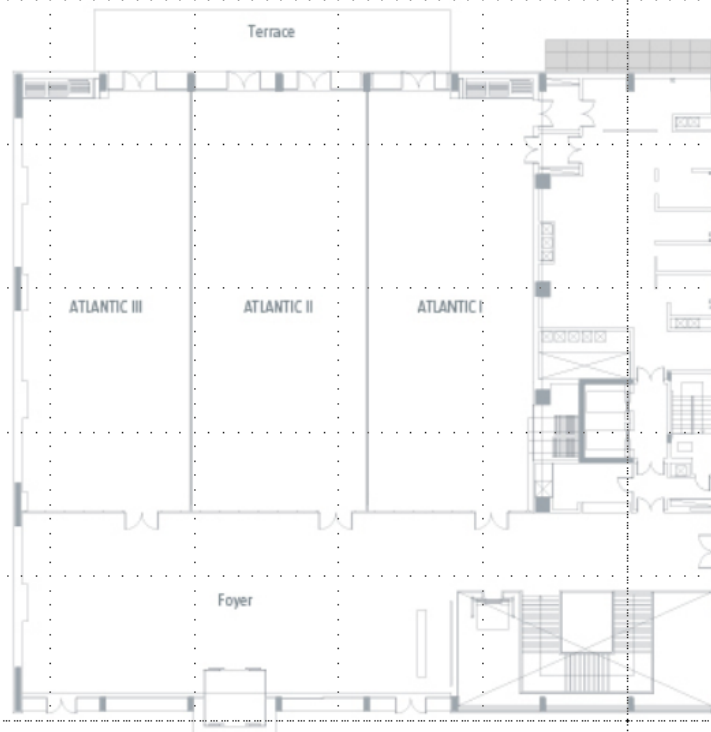

FLOOR ATLANTIC . CONGRESS CENTRE

ATLANTIC

Audio Visual Equipment Integrated in the Conference Rooms (against payment)
Built-in voice and audio sound system in all conference rooms

Microphones:

- 8 wireless handheld microphones
- 4 wireless headset microphones
- 4 wireless clip microphones

Screens:

- 9 built-in screens 4 m x 3 m
- 1 portable screen 4 m x 3 m

LCD Projectors:

- 10 LCD Projectors (4500 lumens)
- Flip charts
- Laser pointers
- Remote control for curtains

Support Infrastructures Services Available:

- Wi-Fi in public areas and meeting rooms
- Reception facilities for groups
- Direct access for coaches
- Digital signposting to guide delegates.
- Exclusive area for secretarial services
- Valet Parking

	Area	Dimensions	Height	Capacity					
				Theatre	Classroom	Cabaret	U shape	Cocktail	Banquet
ATLANTIC + Foyer	1029 m²	10,7 m x 25,65 m 25 m x 30,2 m	4,2 m	1.028	588	366	102	980	610
ATLANTIC I + II + III	755 m²	25 m x 30,2 m	4,2 m	864	510	288	90	720	480
ATLANTIC I	247 m²	25 m x 9,9 m	4,2 m	187	144	84	69	235	200
ATLANTIC II	263 m²	25 m x 10,5 m	4,2 m	221	144	84	69	250	200
ATLANTIC III	245 m²	25 m x 9,8 m	4,2 m	187	144	84	69	235	200
Foyer ATLANTIC*	346 m²	10,7 m x 25,65 m 4,7 m x 15,25 m	4,2 m	-	-	-	-	330	-